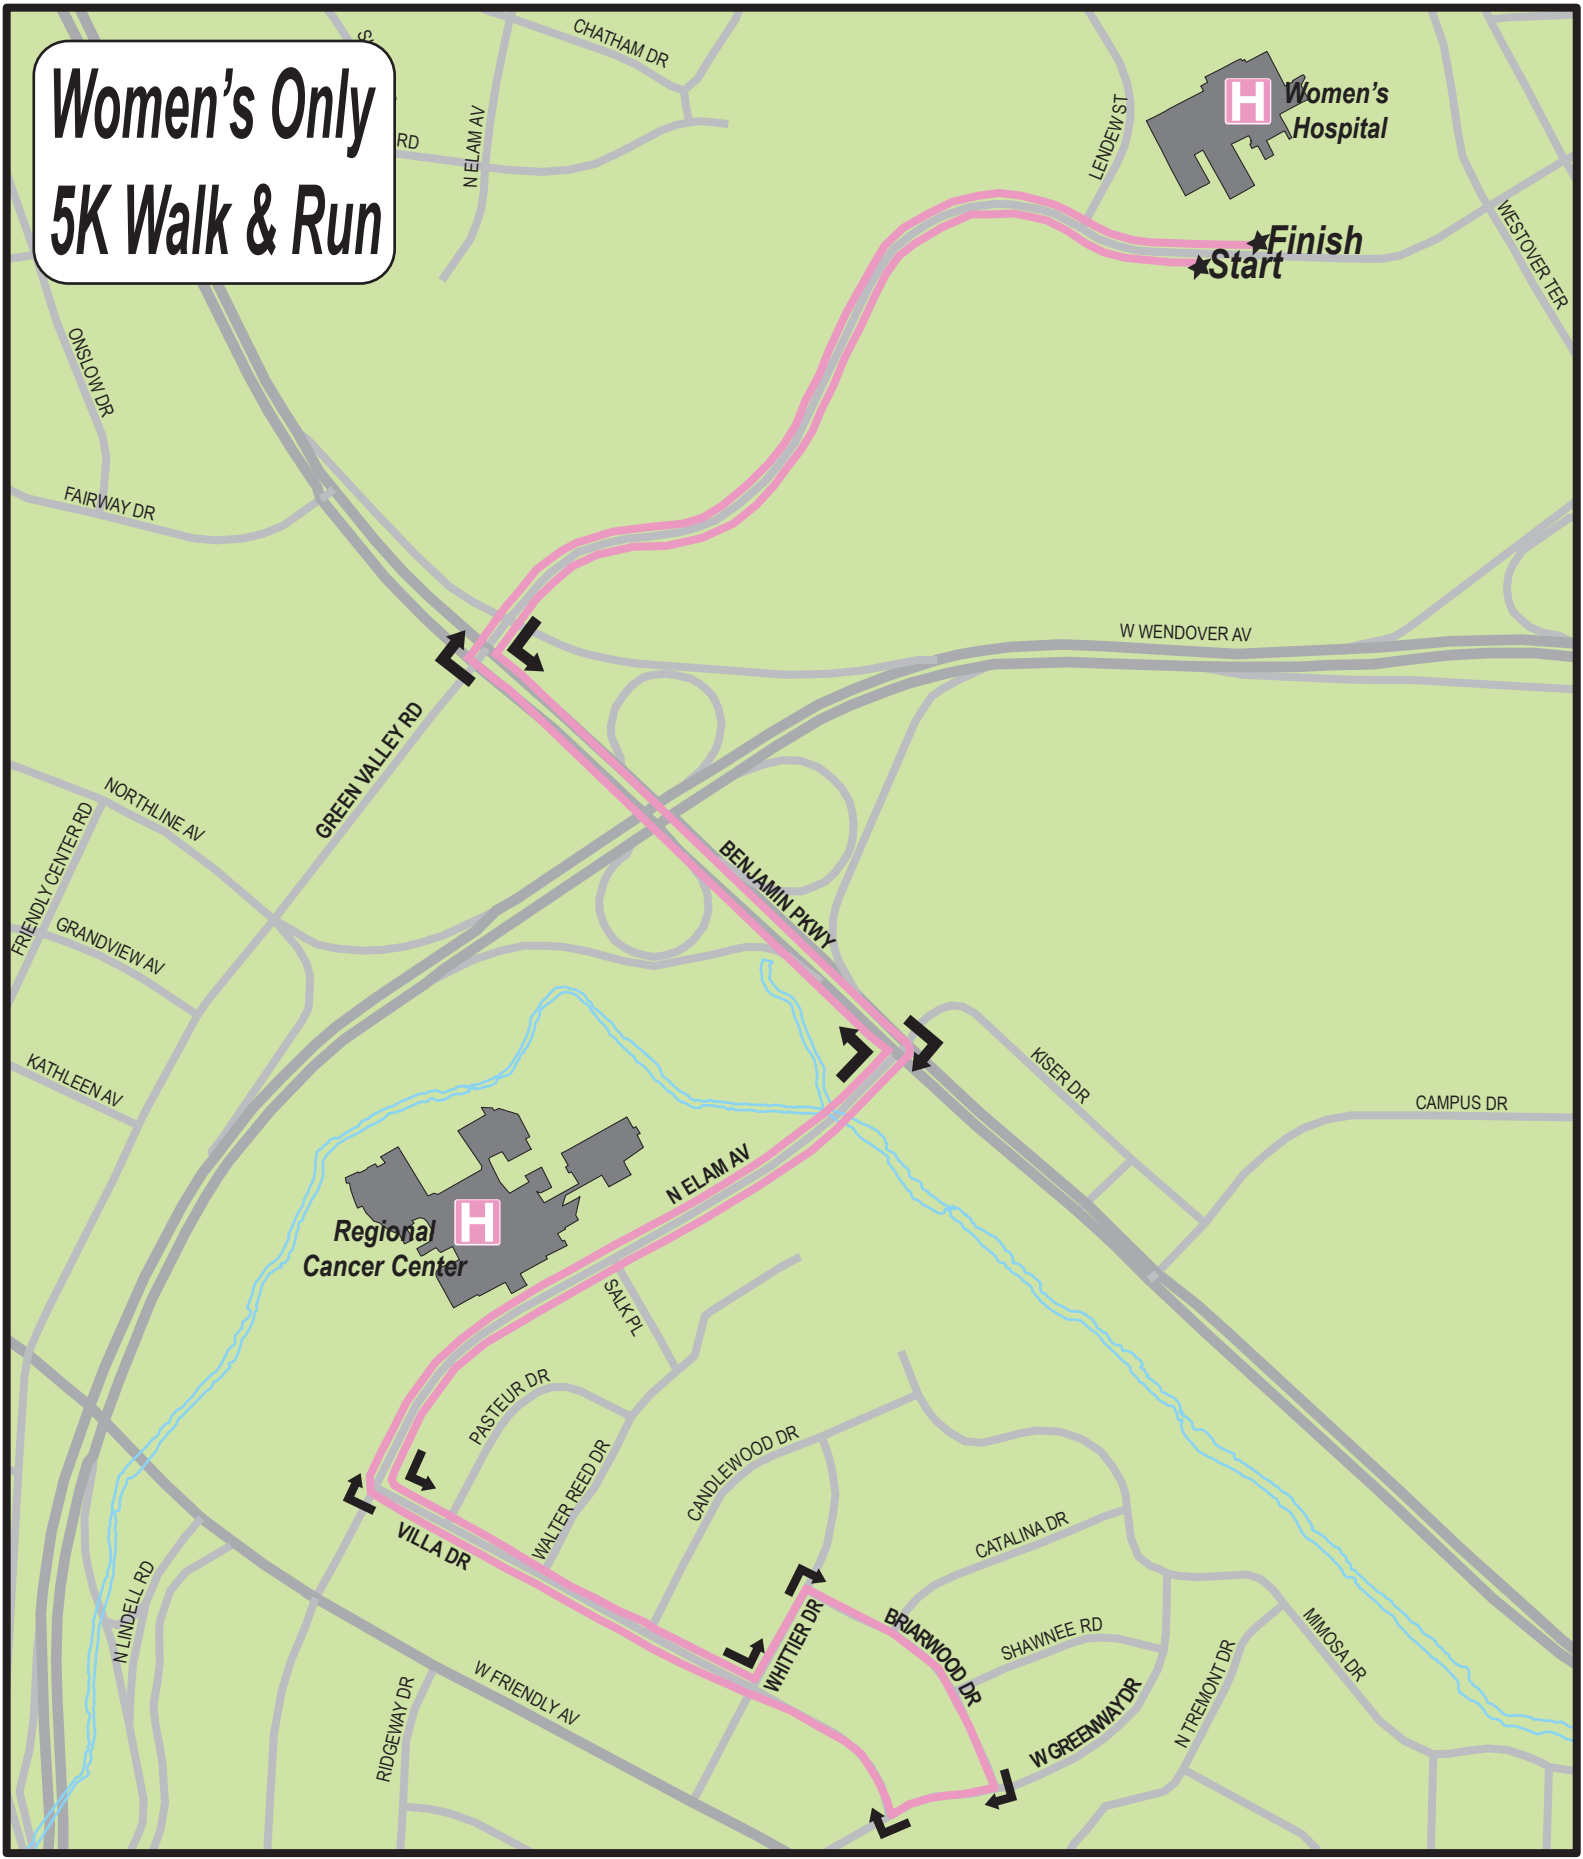

Women's Only 5K Walk & Run

— Course Routeapproximately 5.10 K

Data Compiled by the City of Greensboro GIS Division
Map created by Greensboro Parks & Recreation Trails Division