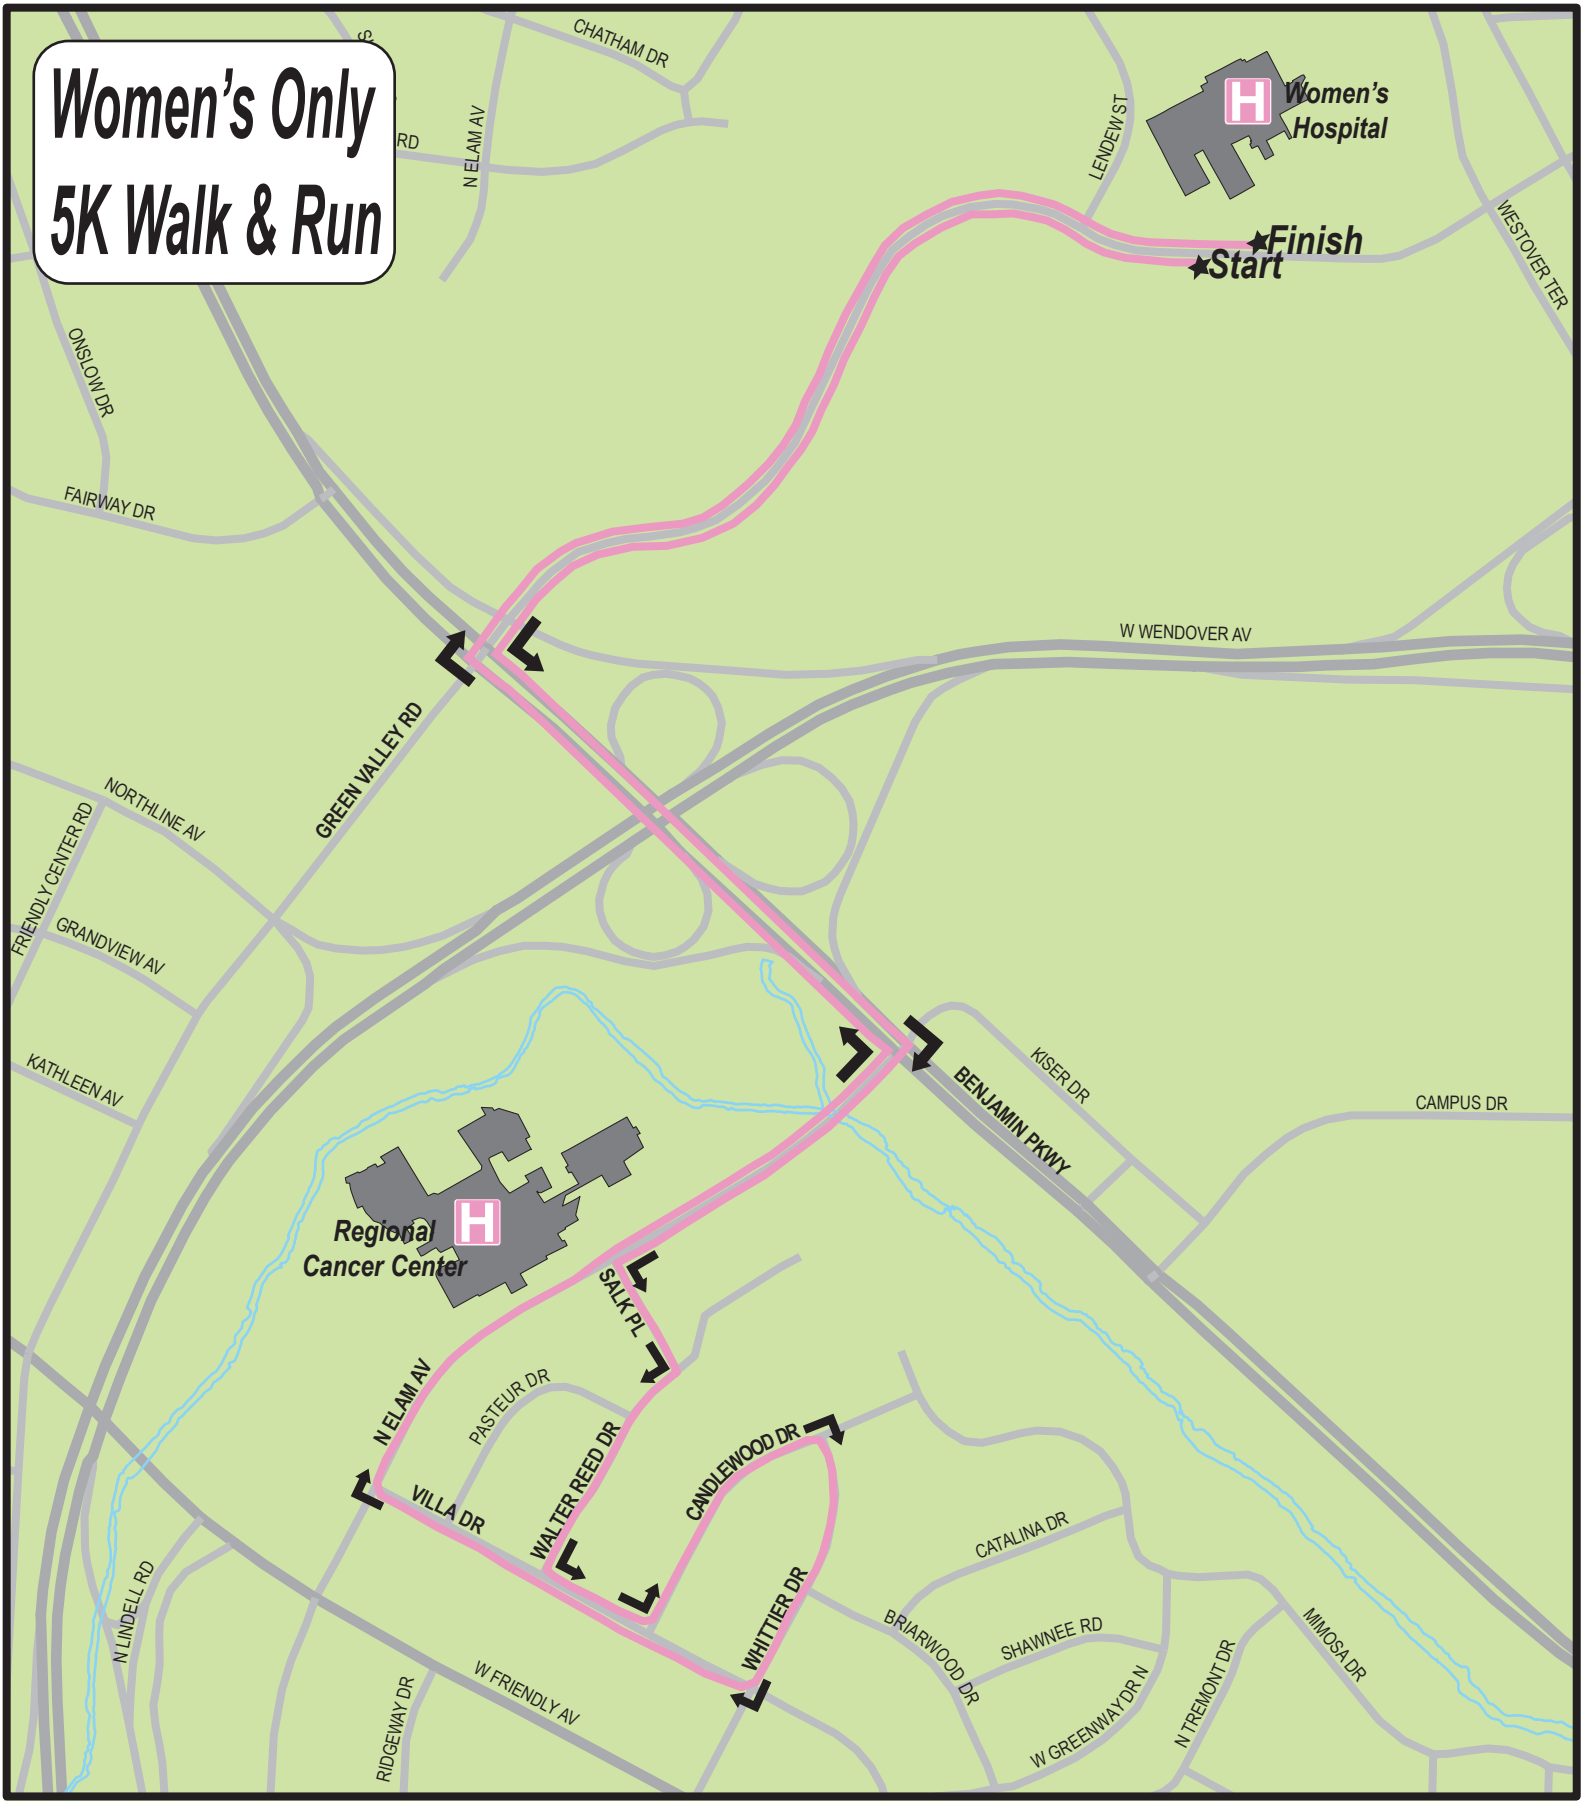

Women's Only 5K Walk & Run

— Course Route.....approximately 5.10 K

Data Compiled by the City of Greensboro GIS Division
Map created by Greensboro Parks & Recreation Trails Division